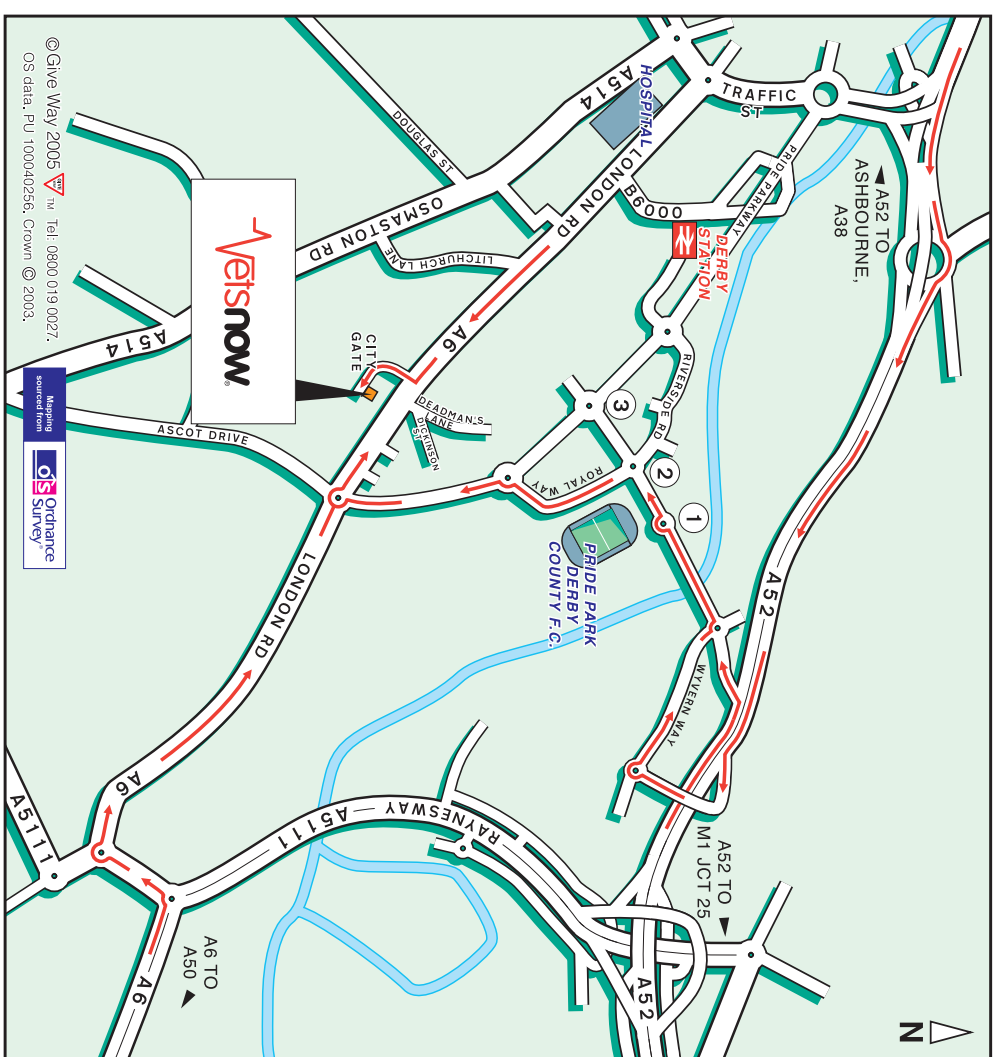

© Give Way 2005
OS data. PU 100040256. Crown © 2003.