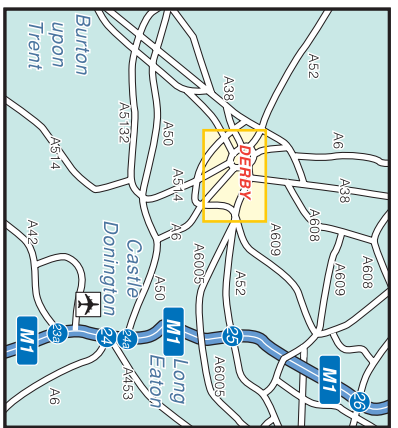

DERBY
c/o PDSA Pet Aid Hospital
City Gate Business Park
City Gate
Derby
DE24 8WY

Tel: 01332 362400
www.vets-now.com